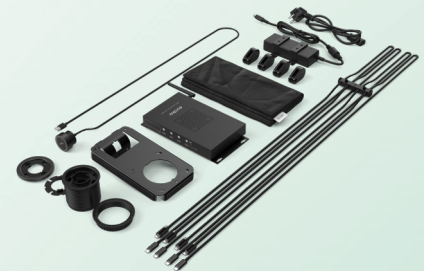

- ECM1001EU

Evoko Delo (US cable)

- ECM1001US

Evoko Delo (UK cable)

- ECM1001UK

SOFTWARE

- Delo management console (PC & Mac application)
- In room or pre-installation management of the Delo connection manager.
 - Setup Ethernet or Wifi for OTA updates and online management.
 - Choose between different setups such as BYOD, integrated MTR or PC-based MTR.

IN THE BOX

- Touch controller with light guide
- Connection hub
- 4x USB-C to C cables
- Power supply
- 4x cable weights
- Cable bag
- Mounting brackets

SIZE AND WEIGHT

Retail Sales kit package

- 310 x 290 x 120 mm
[12.2 x 11.4 x 4.7 in]
- 4 kg [8.82 lbs]